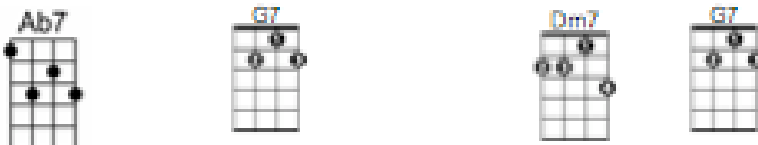

Everyday

1957 by Norman Petty & Charles Hardin; sung by Buddy Holly

Every - day, it's a gettin' closer, Goin' faster than a roller coaster,

Love like yours will surely come my way, (hey, hey, hey)

Every - day, it's a gettin' faster, Everyone says go ahead and ask her,

Love like yours will surely come my way, (hey, hey)

BRIDGE: Everyday seems a little longer, Every way, love's a little stronger,

Come what may, do you ever long for

True love from me? (2 3 4 - 1 2 3 4)

REPEAT VERSE 1, BRIDGE, & VERSE 1